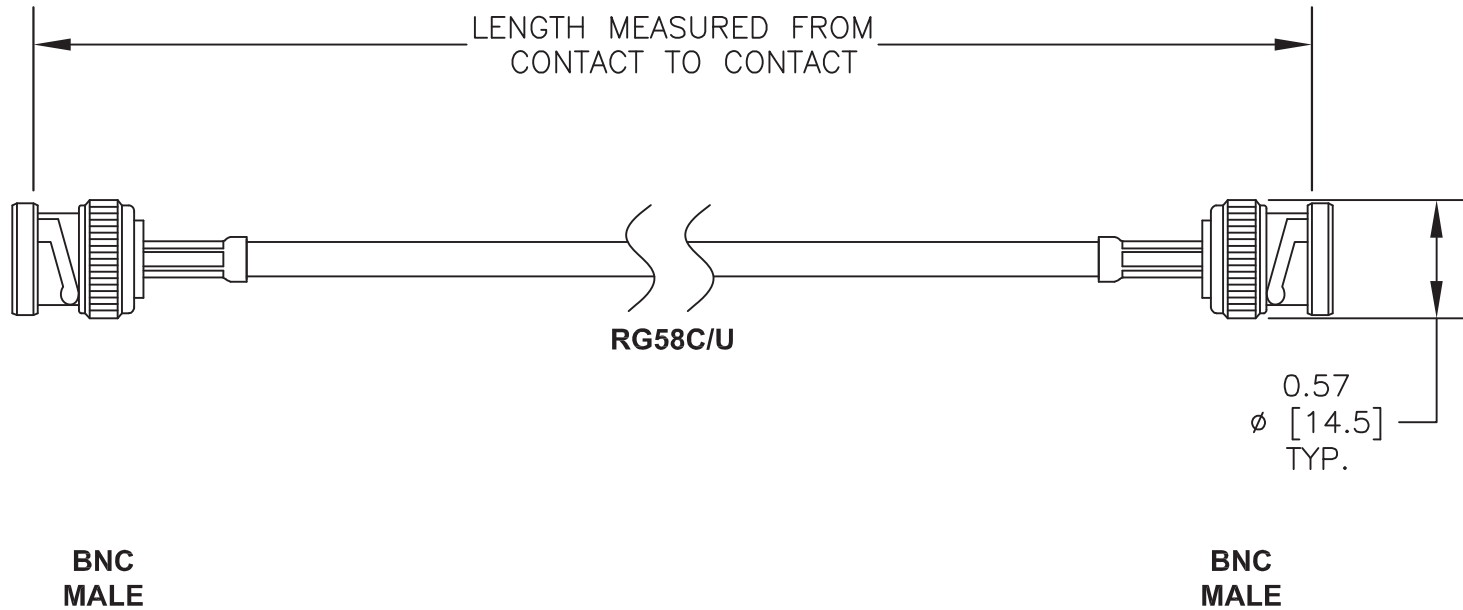

| Standard Lengths | |
|------------------|---------------------------|
| -30 | 30CM |
| -60 | 60CM |
| -90 | 90CM |
| -120 | 120CM |
| -150 | 150CM |
| -XX | Custom Length centimeters |

TEL: 86-755-25614980

DWG TITLE:

AC-B01SP-B01SP-058-30

Notes:

1. Unless otherwise specified all dimensions are nominal
2. All specifications are subject to change without notice at any time.
3. Dimensions are in inches.
4. Length tolerance is $\pm 1.5\%$ or $\pm 0.96\text{cm}$, whichever is greater.