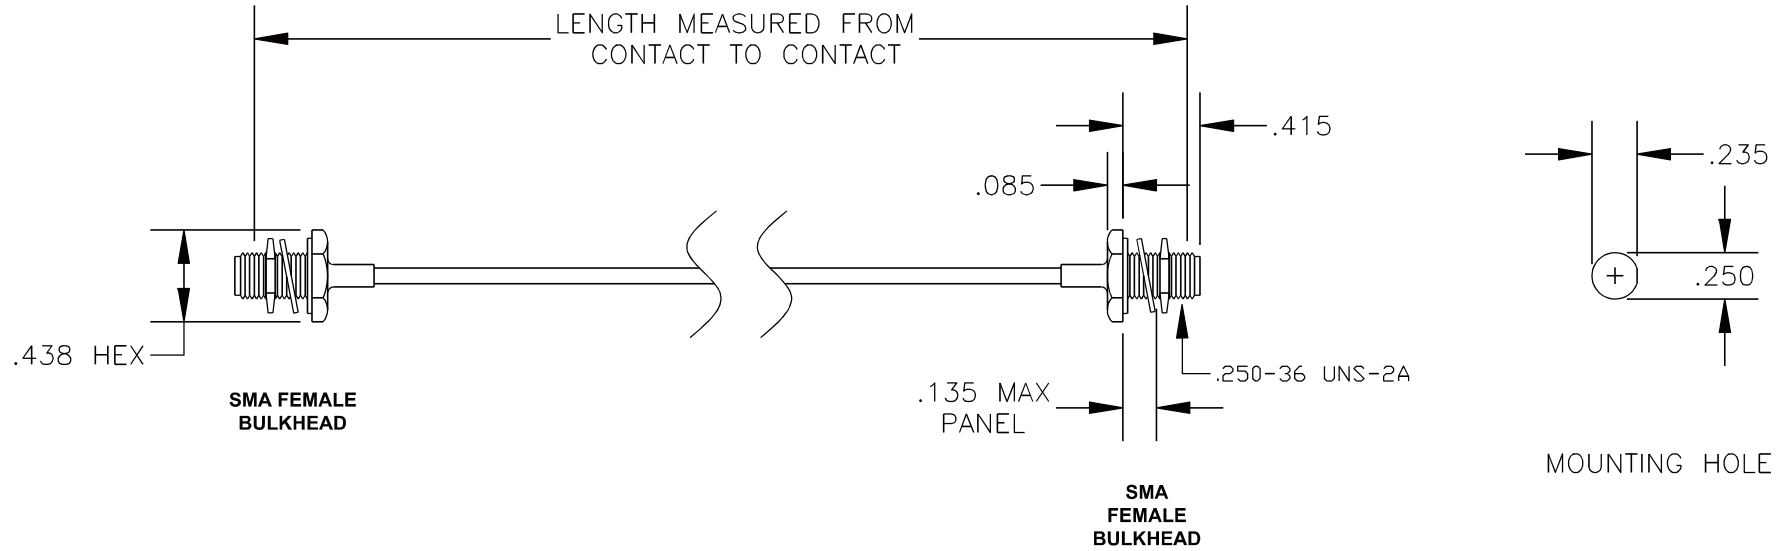

COMPONENTS	IMPEDANCE
SMA FEMALE BULKHEAD	50 OHM
SMA FEMALE BULKHEAD	50 OHM
RG405/U	50 OHM

Standard Lengths	
-30	30CM
-60	60CM
-90	90CM
-120	120CM
-150	150CM
-XX	Custom Length centimeters

superbat

Shenzhen Superbat Electronics Co., Ltd.

RF Cable Assemblies

DWG TITLE:

AC-S01BH-S01BH-S08

DES. CABLE ASSEMBLY, RG405/U, SMA FEMALE BULKHEAD TO SMA FEMALE BULKHEAD

Notes:

1. Unless otherwise specified all dimensions are nominal
2. All specifications are subject to change without notice at any time.
3. Dimensions are in inches.
4. Length tolerance is $\pm 1.5\%$ or $\pm 0.96\text{cm}$, whichever is greater.