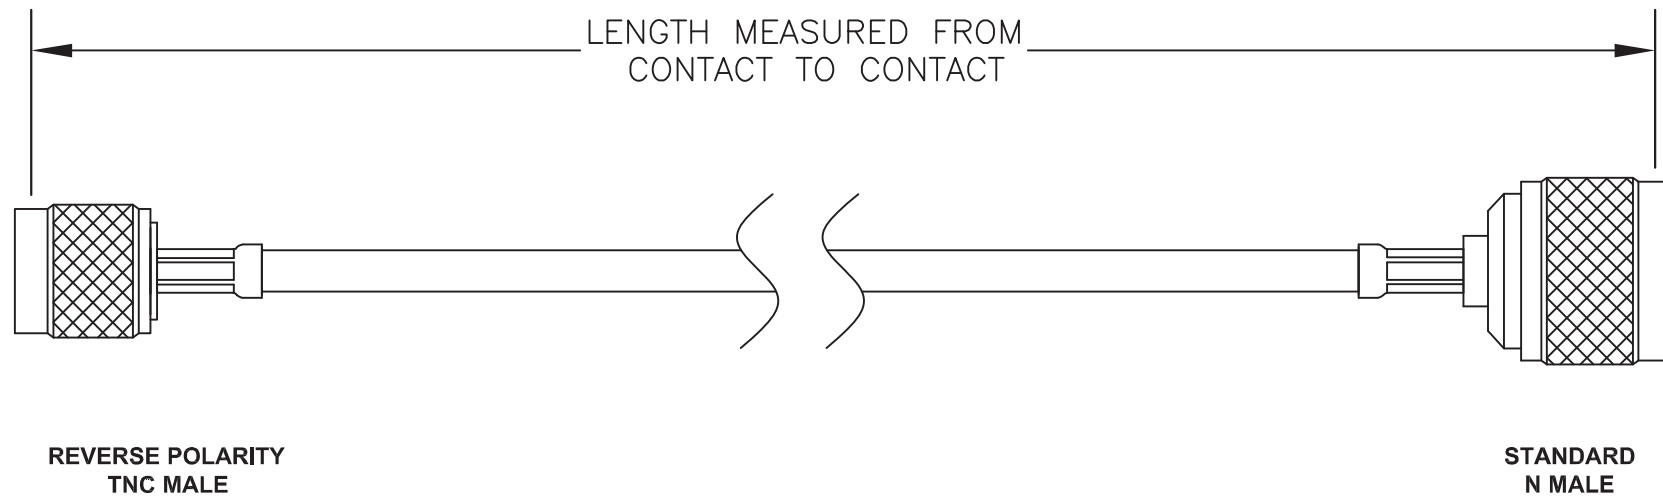

Standard Lengths	
-30	30CM
-60	60CM
-90	90CM
-120	120CM
-150	150CM
-XX	Custom Length centimeters

superbat

Shenzhen Superbat Electronics Co., Ltd.

TEL: 86-755-25614980

Mail box: info@superbatrf.com

Web site: <http://www.superbatrf.com>

Address:

7th Floor Comprehensive Building, Jiang Hao Technology Industrial Park, Ji hua Rd, ShenZhen, GD, China 518129

RF Cable Assemblies

DWG TITLE:

AC-N01SP-T02SP-142

Notes:

1. Unless otherwise specified all dimensions are nominal
2. All specifications are subject to change without notice at any time.
3. Dimensions are in inches.
4. Length tolerance is $\pm 1.5\%$ or $\pm 0.96\text{cm}$, whichever is greater.