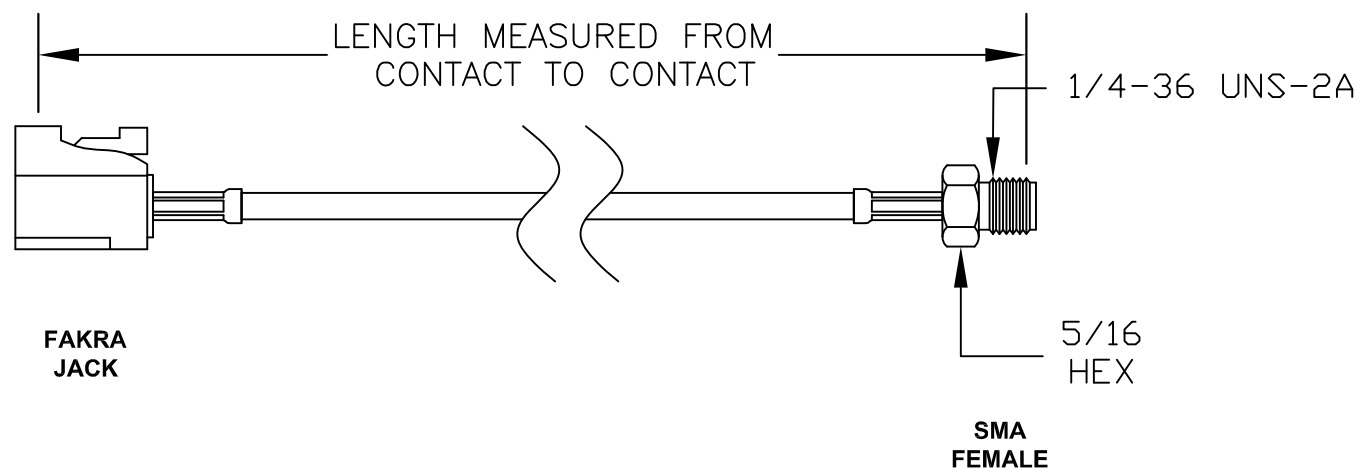

COMPONENTS	IMPEDANCE
FAKRA JACK	50 OHM
SMA FEMALE	50 OHM
RG316/U	50 OHM

Standard Lengths	
-30	30CM
-60	60CM
-90	90CM
-120	120CM
-150	150CM
-XX	Custom Length centimeters

### Part Configurator

1. Replace Y with code.
2. Replace XX with length in inches.

CODING	JACK	COLOR	APPLICATION
A		BLACK	RADIO WITH PHANTOM SUPPLY
B		WHITE	RADIO WITHOUT PHANTOM SUPPLY
C		BLUE	GPS: TELEMATICS OR NAVIGATION
D		BORDEAUX	GSM: CELLULAR PHONE
H		VIOLET	GPS: TELEMATICS AND NAVIGATION
I		BEIGE	BLUETOOTH
K		CURRY	RADIO WITH IF OUTPUT (ANTENNA DIVERSITY)
Z		WATER BLUE	NEUTRAL CODING

RF Cable Assemblies

DWG TITLE:  
**AC-F03DSJ-S01SJ-316**

DES. FAKRA JACK TO SMA FEMALE, RG316/U COAX

#### Notes:

1. Unless otherwise specified all dimensions are nominal
2. All specifications are subject to change without notice at any time.
3. Dimensions are in inches.
4. Length tolerance is  $\pm 1.5\%$  or  $\pm 0.96\text{cm}$ , whichever is greater.