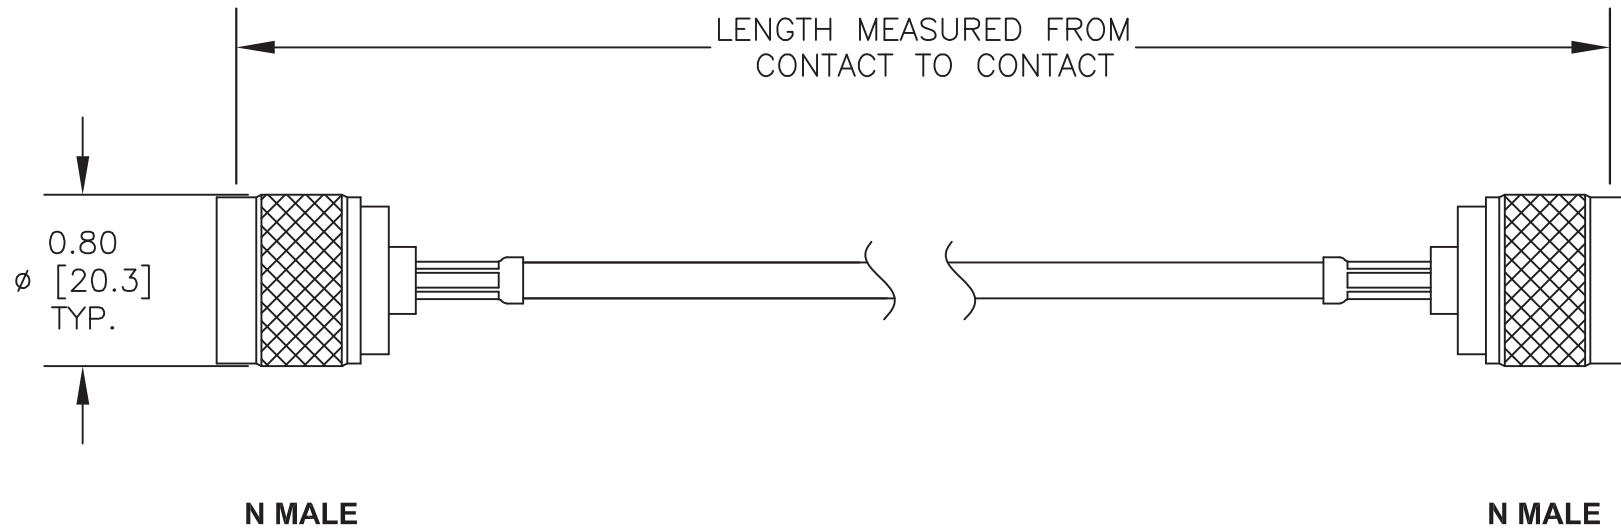

Standard Lengths	
-30	30CM
-60	60CM
-90	90CM
-120	120CM
-150	150CM
-XX	Custom Length centimeters

superbat

Shenzhen Superbat Electronics Co., Ltd.

TEL: 86-755-25614980

Mail box: info@superbatrf.com

Web site: <http://www.superbatrf.com>

Address:

7th Floor Comprehensive Building, Jiang Hao Technology

Industrial Park, Ji hua Rd, ShenZhen, GD, China 518129

RF Cable Assemblies

DWG TITLE:

AC-N01SP-N01SP-K19

Notes:

1. Unless otherwise specified all dimensions are nominal
2. All specifications are subject to change without notice at any time.
3. Dimensions are in inches.
4. Length tolerance is $\pm 1.5\%$ or $\pm 0.96\text{cm}$, whichever is greater.