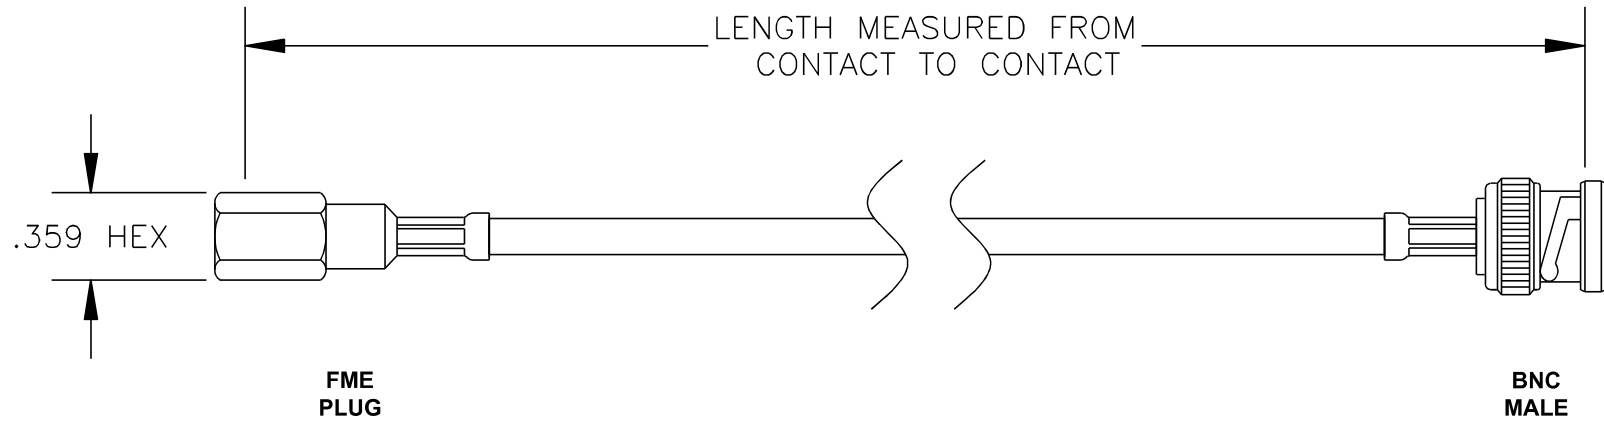

COMPONENTS	IMPEDANCE
FME PLUG	50 OHM
BNC MALE	50 OHM
RG58C/U	50 OHM

Standard Lengths	
-30	30CM
-60	60CM
-90	90CM
-120	120CM
-150	150CM
-XX	Custom Length centimeters

superbat

Shenzhen Superbat Electronics Co., Ltd.

RF Cable Assemblies

DWG TITLE:
AC-B01SP-F02SP-058-30

DES. CABLE ASSEMBLY, RG58C/U, FME PLUG TO BNC MALE

Notes:

1. Unless otherwise specified all dimensions are nominal
2. All specifications are subject to change without notice at any time.
3. Dimensions are in inches.
4. Length tolerance is $\pm 1.5\%$ or $\pm 0.96\text{cm}$, whichever is greater.