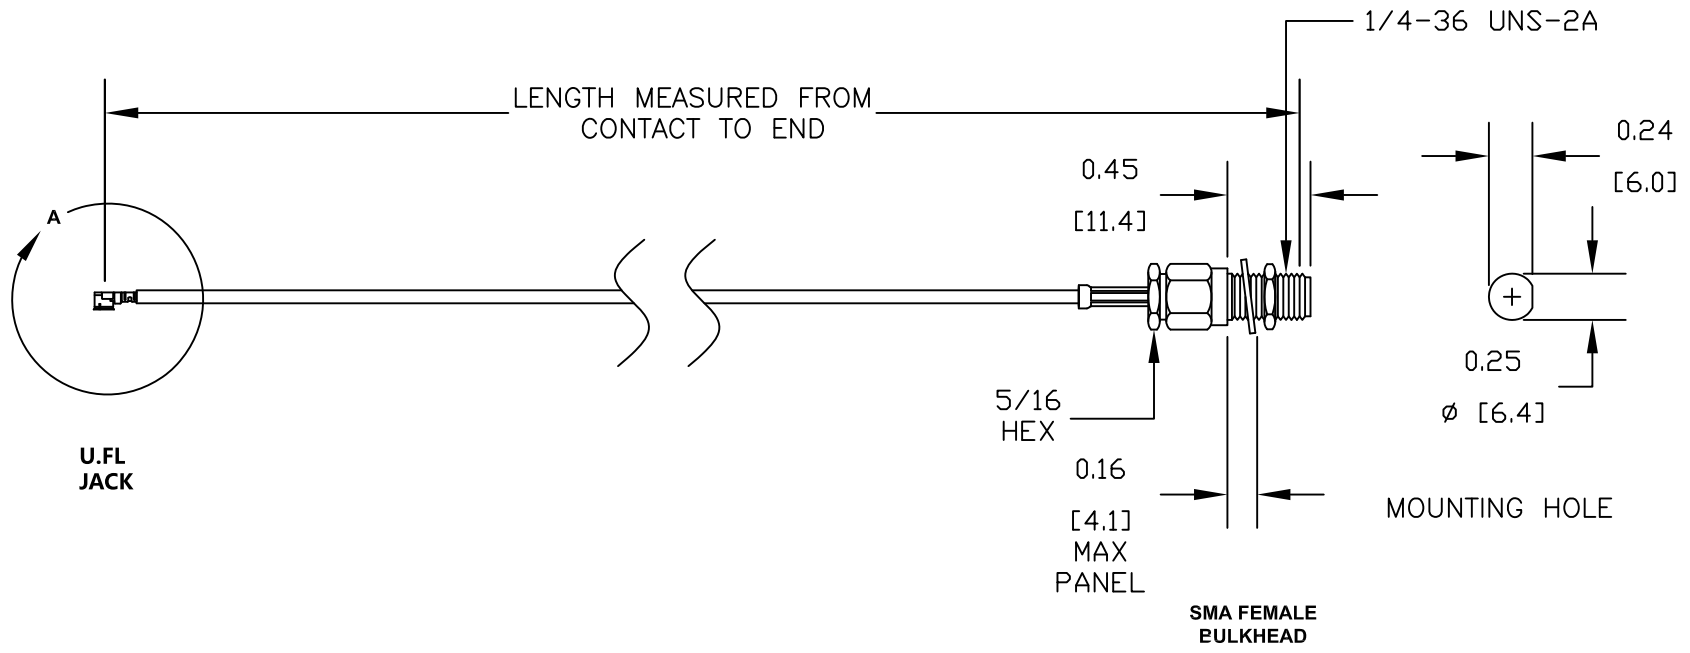

COMPONENTS	IMPEDANCE
U.FL JACK	50 OHM
SMA FEMALE BULKHEAD	50 OHM
RG178B/U	50 OHM

Standard Lengths	
-15	15CM
-20	20CM
-30	30CM
-50	50CM
-100	100CM
-XX	Custom Length centimeters

TEL: 86-755-25614980  
 Mail box: [info@superbatrf.com](mailto:info@superbatrf.com)  
 Web site: <http://www.superbatrf.com>

Address:  
 7th Floor Comprehensive Building, Jiang Hao Technology Industrial Park, Ji hua Rd, ShenZhen, GD, China 518129

RF Cable Assemblies

<b>DWG TITLE:</b> <b>AC-S01BH-U04RJ-178-15</b>	<b>DES. CABLE ASSEMBLY, RG178B/U, U.FL JACK TO SMA FEMALE BULKHEAD</b>
---	--

- Notes:**
1. Unless otherwise specified all dimensions are nominal
  2. All specifications are subject to change without notice at any time.
  3. Dimensions are in inches.
  4. Length tolerance is  $\pm 1.5\%$  or  $\pm 0.96\text{cm}$ , whichever is greater.