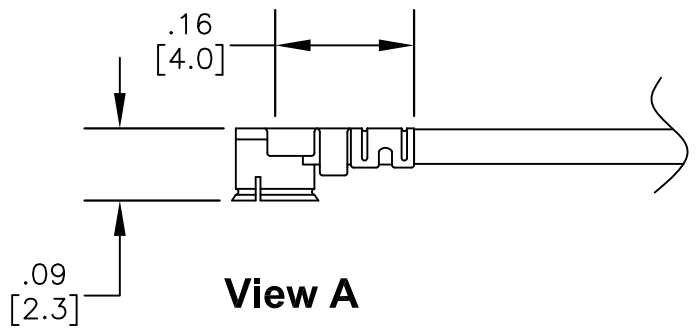

COMPONENTS	IMPEDANCE
U.FL JACK	50 OHM
SMA FEMALE BULKHEAD	50 OHM
RG178B/U	50 OHM

Standard Lengths	
-15	15CM
-20	20CM
-30	30CM
-50	50CM
-100	100CM
-XX	Custom Length centimeters

TEL: 86-755-25614980  
 Mail box: [info@superbatrf.com](mailto:info@superbatrf.com)  
 Web site: <http://www.superbatrf.com>

Address:  
 7th Floor Comprehensive Building, Jiang Hao Technology Industrial Park, Ji hua Rd, ShenZhen, GD, China 518129

RF Cable Assemblies

<b>DWG TITLE:</b> <b>AC-S01BH-U04RJ-178-15</b>	<b>DES. CABLE ASSEMBLY, RG178B/U, U.FL JACK TO SMA FEMALE BULKHEAD</b>
---	--

- Notes:**
1. Unless otherwise specified all dimensions are nominal
  2. All specifications are subject to change without notice at any time.
  3. Dimensions are in inches.
  4. Length tolerance is  $\pm 1.5\%$  or  $\pm 0.96\text{cm}$ , whichever is greater.