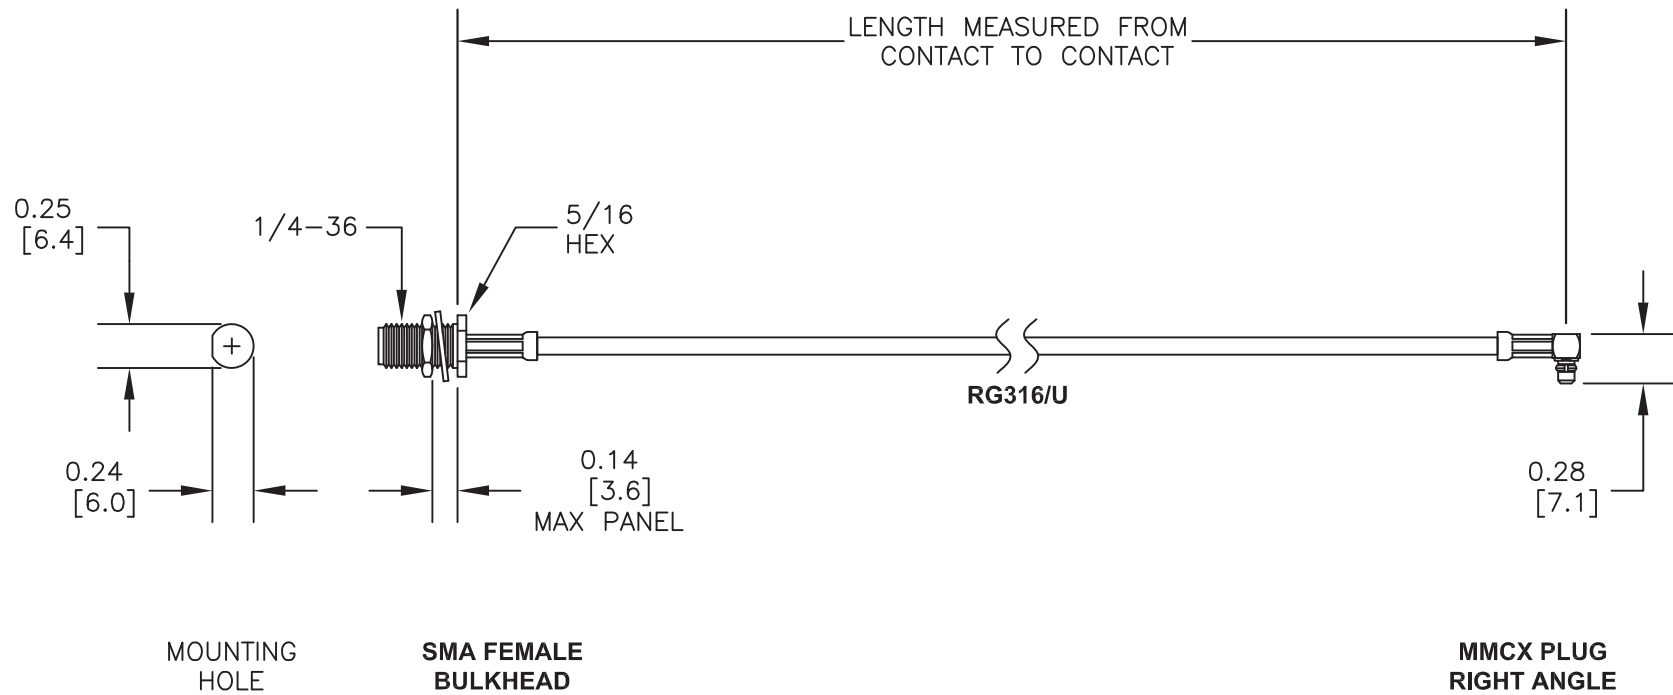

Standard Lengths	
-30	30CM
-60	60CM
-90	90CM
-120	120CM
-150	150CM
-XX	Custom Length centimeters

superbat

Shenzhen Superbat Electronics Co., Ltd.

TEL: 86-755-25614980

Mail box: info@superbatrf.com

Web site: <http://www.superbatrf.com/>

Address:

7th Floor Comprehensive Building, Jiang Hao Technology Industrial Park, Ji hua Rd, ShenZhen, GD, China 518129

RF Cable Assemblies

DWG TITLE:

AC-M01RA-S01BH-316

Notes:

1. Unless otherwise specified all dimensions are nominal
2. All specifications are subject to change without notice at any time.
3. Dimensions are in inches.
4. Length tolerance is $\pm 1.5\%$ or $\pm 0.96\text{cm}$, whichever is greater.