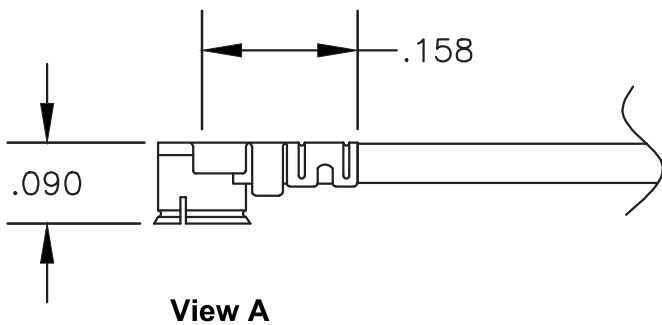

Standard Lengths	
-15	15CM
-20	20CM
-30	30CM
-50	50CM
-100	100CM
-XX	Custom Length centimeters

TEL: 86-755-25614980  
 Mail box: [info@superbatrf.com](mailto:info@superbatrf.com)  
 Web site: <http://www.superbatrf.com>

Address:  
 7th Floor Comprehensive Building, Jiang Hao Technology  
 Industrial Park, Ji hua Rd, ShenZhen, GD, China 518129  
 RF Cable Assemblies

**DWG TITLE:**  
**AC-U04RJ-U04RJ-F13**

- Notes:**
1. Unless otherwise specified all dimensions are nominal
  2. All specifications are subject to change without notice at any time.
  3. Dimensions are in inches.
  4. Length tolerance is  $\pm 1.5\%$  or  $\pm 0.96\text{cm}$ , whichever is greater.