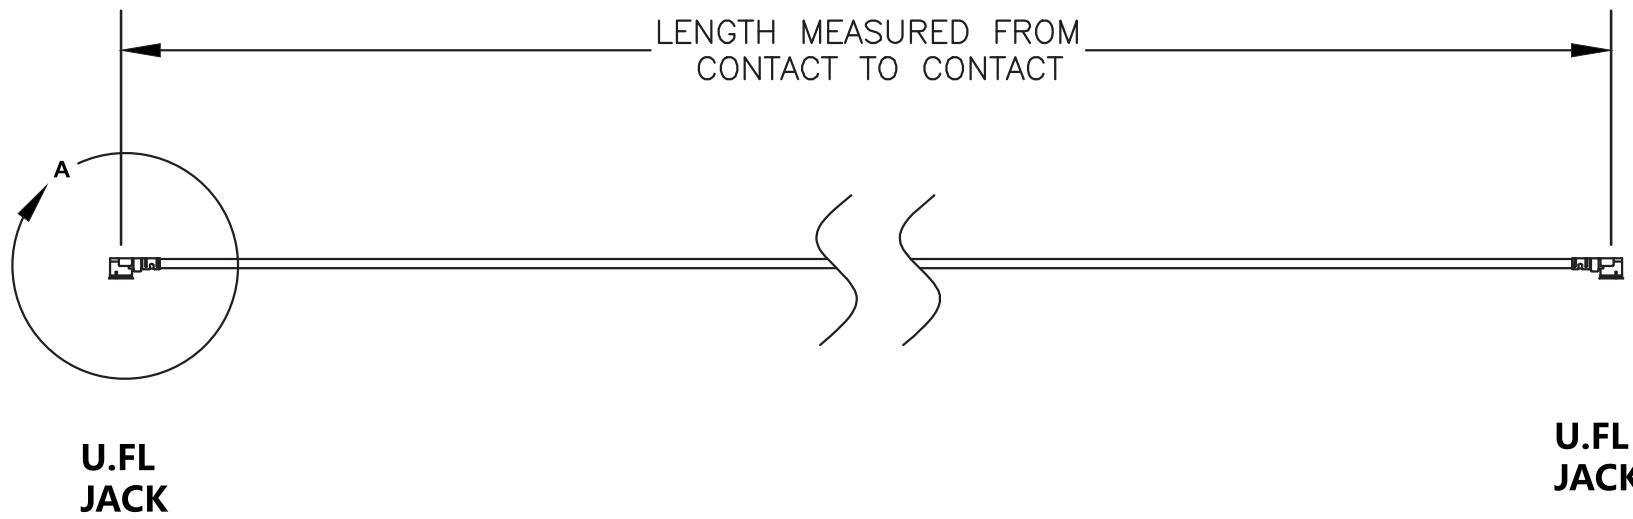

Standard Lengths	
-15	15CM
-20	20CM
-30	30CM
-50	50CM
-100	100CM
-XX	Custom Length centimeters

TEL: 86-755-25614980  
 Mail box: [info@superbatrf.com](mailto:info@superbatrf.com)  
 Web site: <http://www.superbatrf.com>

Address:  
 7th Floor Comprehensive Building, Jiang Hao Technology  
 Industrial Park, Ji hua Rd, ShenZhen, GD, China 518129  
 RF Cable Assemblies

**DWG TITLE:**  
**AC-U04RJ-U04RJ-F13**

- Notes:**
1. Unless otherwise specified all dimensions are nominal
  2. All specifications are subject to change without notice at any time.
  3. Dimensions are in inches.
  4. Length tolerance is  $\pm 1.5\%$  or  $\pm 0.96\text{cm}$ , whichever is greater.