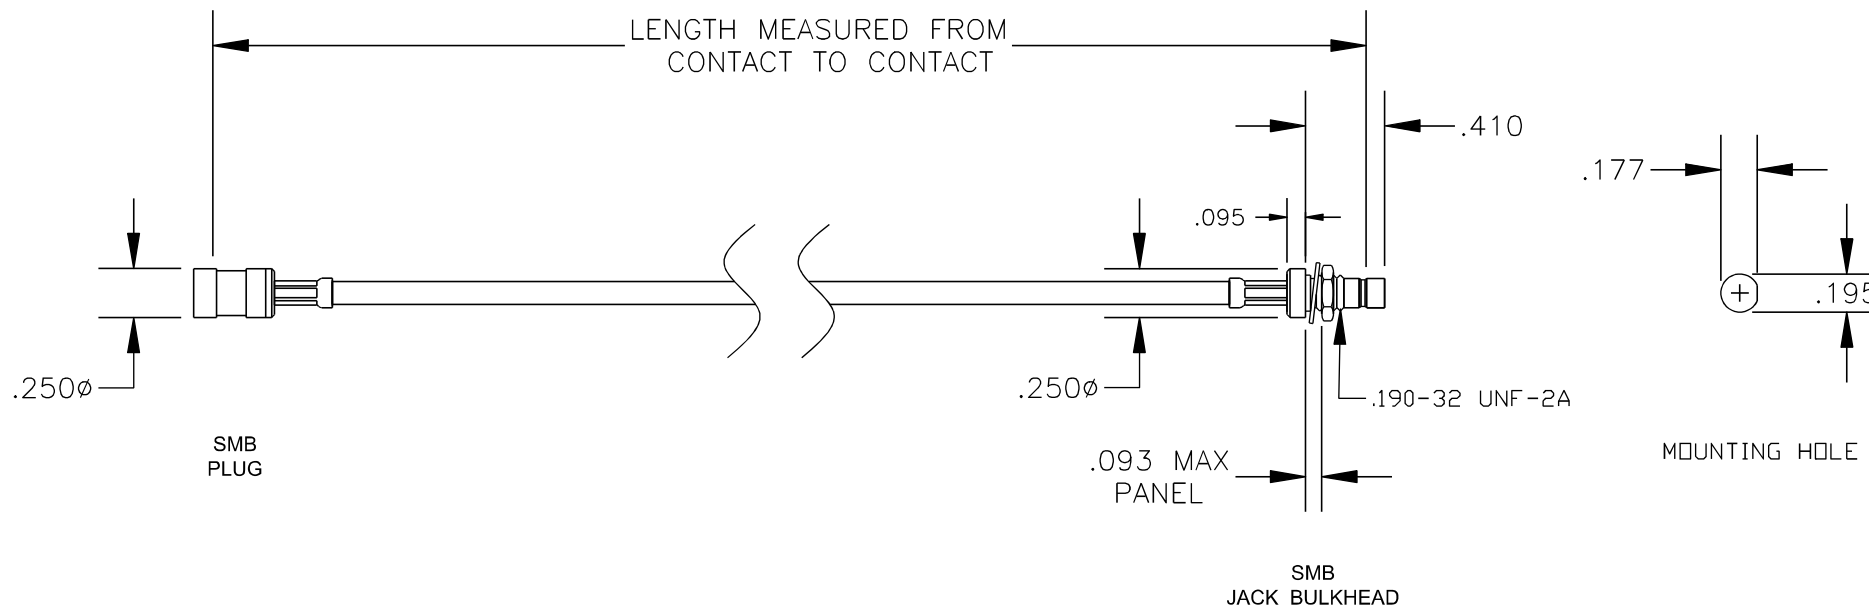

COMPONENTS	IMPEDANCE
SMB PLUG	50 OHM
SMB JACK BULKHEAD	50 OHM
RG316/U	50 OHM

Standard Lengths	
-30	30CM
-60	60CM
-90	90CM
-120	120CM
-150	150CM
-XX	Custom Length centimeters

Shenzhen Superbat Electronics Co., Ltd.

RF Cable Assemblies

DWG TITLE:
AC-S05BH-S05SP-316-30

DES. CABLE ASSEMBLY, RG316/U, SMB PLUG TO
SMB JACK BULKHEAD

Notes:

1. Unless otherwise specified all dimensions are nominal
2. All specifications are subject to change without notice at any time.
3. Dimensions are in inches.
4. Length tolerance is $\pm 1.5\%$ or $\pm 0.96\text{cm}$, whichever is greater.