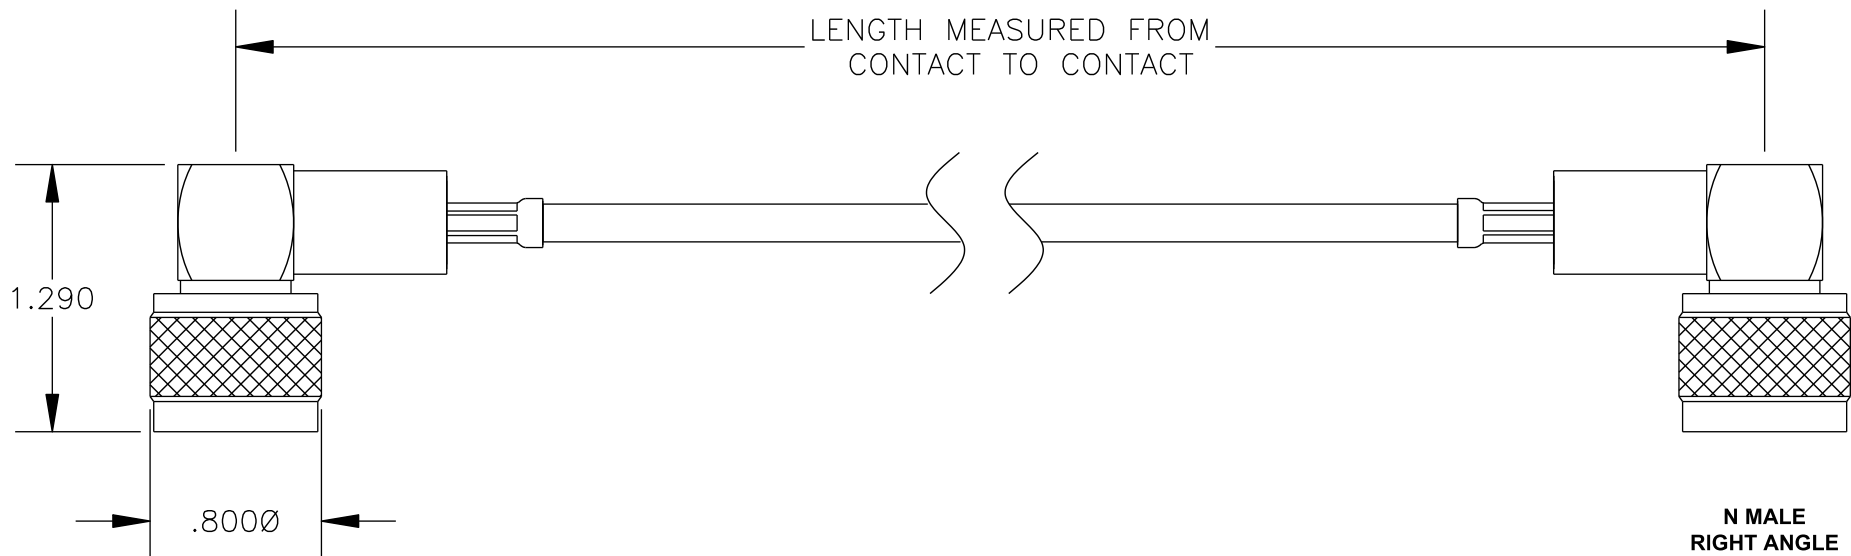

COMPONENTS	IMPEDANCE
N MALE RIGHT ANGLE	50 OHM
N MALE RIGHT ANGLE	50 OHM
RG58C/U	50 OHM

Standard Lengths	
-30	30CM
-60	60CM
-90	90CM
-120	120CM
-150	150CM
-XX	Custom Length centimeters

N MALE RIGHT ANGLE

RF Cable Assemblies

DWG TITLE:
AC-N01RA-N01RA-058

DES. CABLE ASSEMBLY, RG58C/U, N MALE RIGHT ANGLE TO N MALE RIGHT ANGLE

Notes:

1. Unless otherwise specified all dimensions are nominal
2. All specifications are subject to change without notice at any time.
3. Dimensions are in inches.
4. Length tolerance is $\pm 1.5\%$ or $\pm 0.96\text{cm}$, whichever is greater.