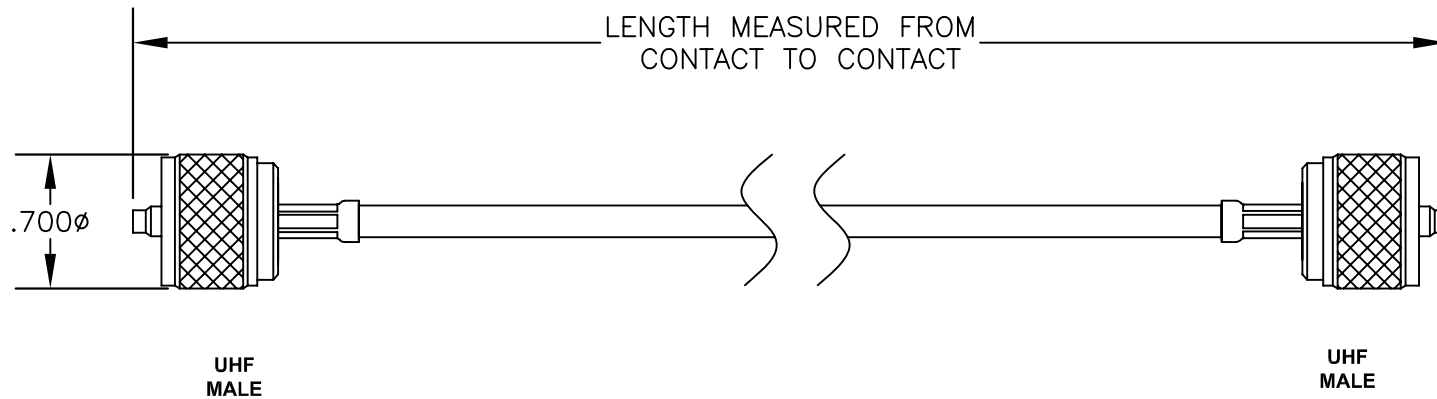

COMPONENTS	IMPEDANCE
UHF MALE	N/A
UHF MALE	N/A
RG58C/U	50 OHM

Standard Lengths	
-30	30CM
-60	60CM
-90	90CM
-120	120CM
-150	150CM
-XX	Custom Length centimeters

superbat

Shenzhen Superbat Electronics Co., Ltd.

RF Cable Assemblies

DWG TITLE:

AC-U01SP-U01SP-058-30

DES. CABLE ASSEMBLY, RG58C/U, UHF MALE TO UHF MALE

Notes:

1. Unless otherwise specified all dimensions are nominal
2. All specifications are subject to change without notice at any time.
3. Dimensions are in inches.
4. Length tolerance is $\pm 1.5\%$ or $\pm 0.96\text{cm}$, whichever is greater.