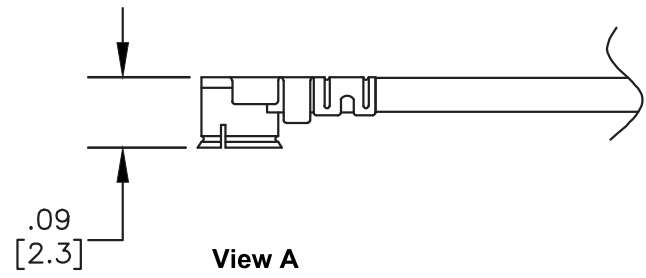

Standard Lengths	
-15	15CM
-20	20CM
-30	30CM
-50	50CM
-100	100CM
-XX	Custom Length centimeters

TEL: 86-755-25614980  
 Mail box: [info@superbatrf.com](mailto:info@superbatrf.com)  
 Web site: <http://www.superbatrf.com>

Address:  
 7th Floor Comprehensive Building, Jiang Hao Technology Industrial Park, Ji hua Rd, ShenZhen, GD, China 518129

RF Cable Assemblies

DWG TITLE:  
**AC-M03BH-U04RJ-F13-30**

- Notes:
1. Unless otherwise specified all dimensions are nominal
  2. All specifications are subject to change without notice at any time.
  3. Dimensions are in inches.
  4. Length tolerance is  $\pm 1.5\%$  or  $\pm 0.96\text{cm}$ , whichever is greater.