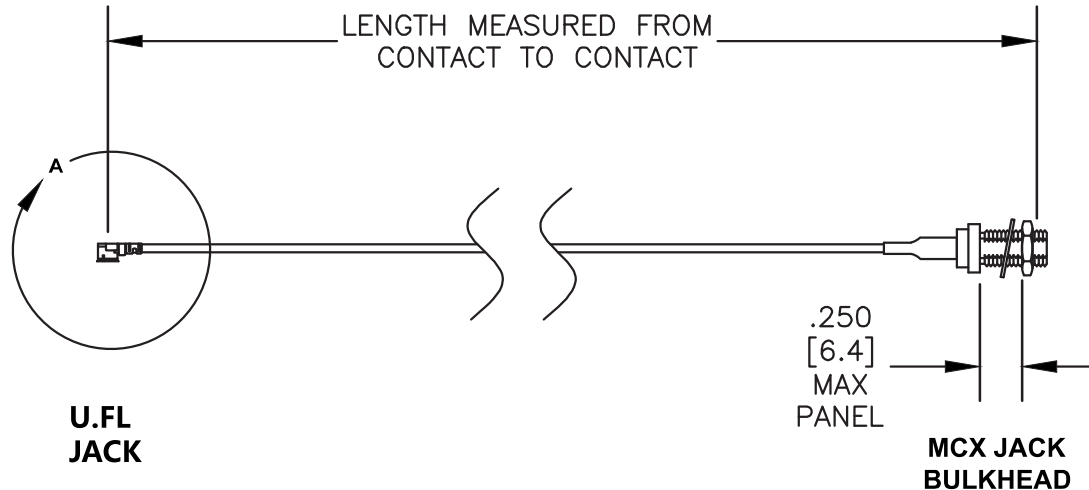

Standard Lengths	
-15	15CM
-20	20CM
-30	30CM
-50	50CM
-100	100CM
-XX	Custom Length centimeters

TEL: 86-755-25614980  
 Mail box: [info@superbatrf.com](mailto:info@superbatrf.com)  
 Web site: <http://www.superbatrf.com>

Address:  
 7th Floor Comprehensive Building, Jiang Hao Technology Industrial Park, Ji hua Rd, ShenZhen, GD, China 518129

RF Cable Assemblies

DWG TITLE:  
**AC-M03BH-U04RJ-F13-30**

- Notes:
1. Unless otherwise specified all dimensions are nominal
  2. All specifications are subject to change without notice at any time.
  3. Dimensions are in inches.
  4. Length tolerance is  $\pm 1.5\%$  or  $\pm 0.96\text{cm}$ , whichever is greater.