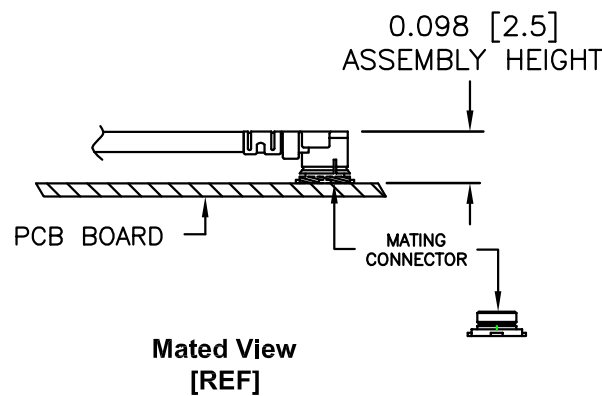

Standard Lengths

-15	15CM
-20	20CM
-30	30CM
-50	50CM
-100	100CM
-XX	Custom Length centimeters

MOUNTING HOLE FOR SMA FEMALE BULKHEAD CONNECTOR

superbat

Shenzhen Superbat Electronics Co., Ltd.

TEL: 86-755-25614980

DWG TITLE:

AC-S02BH-U04RJ-F13-30

Notes:

1. Unless otherwise specified all dimensions are nominal
2. All specifications are subject to change without notice at any time.
3. Dimensions are in inches.
4. Length tolerance is $\pm 1.5\%$ or $\pm 0.96\text{cm}$, whichever is greater.