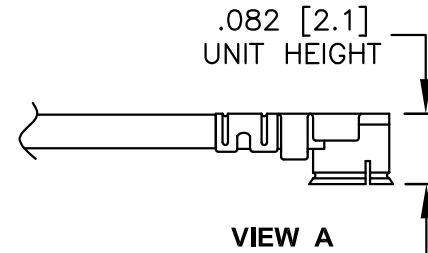

Standard Lengths

-15	15CM
-20	20CM
-30	30CM
-50	50CM
-100	100CM
-XX	Custom Length centimeters

MOUNTING HOLE FOR SMA FEMALE BULKHEAD CONNECTOR

superbat

Shenzhen Superbat Electronics Co., Ltd.

TEL: 86-755-25614980

DWG TITLE:

AC-S02BH-U04RJ-F13-30

Notes:

1. Unless otherwise specified all dimensions are nominal
2. All specifications are subject to change without notice at any time.
3. Dimensions are in inches.
4. Length tolerance is $\pm 1.5\%$ or $\pm 0.96\text{cm}$, whichever is greater.