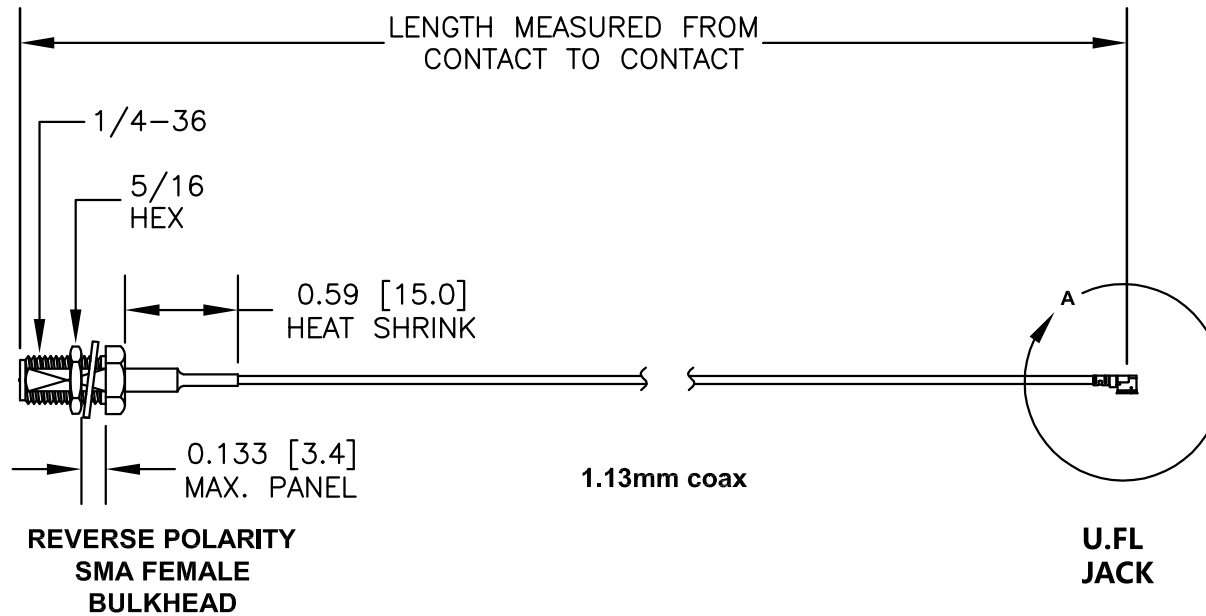

Standard Lengths

-15	15CM
-20	20CM
-30	30CM
-50	50CM
-100	100CM
-XX	Custom Length centimeters

MOUNTING HOLE FOR SMA FEMALE BULKHEAD CONNECTOR

superbat

Shenzhen Superbat Electronics Co., Ltd.

TEL: 86-755-25614980

DWG TITLE:

AC-S02BH-U04RJ-F13-30

Notes:

1. Unless otherwise specified all dimensions are nominal
2. All specifications are subject to change without notice at any time.
3. Dimensions are in inches.
4. Length tolerance is $\pm 1.5\%$ or $\pm 0.96\text{cm}$, whichever is greater.