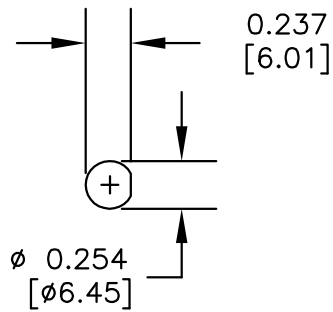

Standard Lengths

-15	15CM
-20	20CM
-30	30CM
-50	50CM
-100	100CM
-XX	Custom Length centimeters

MOUNTING HOLE FOR SMA FEMALE BULKHEAD CONNECTOR

superbat

Shenzhen Superbat Electronics Co., Ltd.

TEL: 86-755-25614980

DWG TITLE:

AC-S02BH-U04RJ-F13-30

Notes:

1. Unless otherwise specified all dimensions are nominal
2. All specifications are subject to change without notice at any time.
3. Dimensions are in inches.
4. Length tolerance is $\pm 1.5\%$ or $\pm 0.96\text{cm}$, whichever is greater.