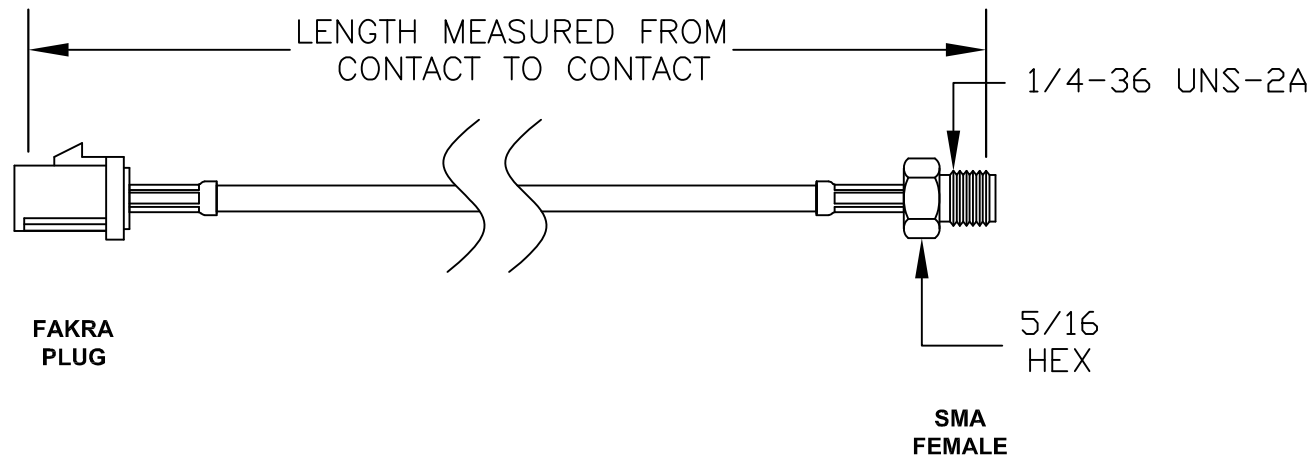

COMPONENTS	IMPEDANCE
FAKRA PLUG	50 OHM
SMA FEMALE	50 OHM
RG316/U	50 OHM

Standard Lengths	
-30	30CM
-60	60CM
-90	90CM
-120	120CM
-150	150CM
-XX	Custom Length centimeters

Part Configurator

1. Replace Y with code.
2. Replace XX with length in inches.

CODING	PLUG	COLOR	APPLICATION
A		BLACK	RADIO WITH PHANTOM SUPPLY
B		WHITE	RADIO WITHOUT PHANTOM SUPPLY
C		BLUE	GPS: TELEMATICS OR NAVIGATION
D		BORDEAUX	GSM: CELLULAR PHONE
H		VIOLET	GPS: TELEMATICS AND NAVIGATION
I		BEIGE	BLUETOOTH
K		CURRY	RADIO WITH IF OUTPUT (ANTENNA DIVERSITY)
Z		WATER BLUE	NEUTRAL CODING

superbat

Shenzhen Superbat Electronics Co., Ltd.

TEL: 86-755-25614980

Mail box: info@superbatrf.com

Web site: <http://www.superbatrf.com/>

Address:

7th Floor Comprehensive Building, Jiang Hao Technology Industrial Park, Ji hua Rd, ShenZhen, GD, China 518129

RF Cable Assemblies

DWG TITLE:
AC-F03KSP-S01SJ-316

DES. FAKRA PLUG TO SMA FEMALE, RG316/U COAX

Notes:

1. Unless otherwise specified all dimensions are nominal
2. All specifications are subject to change without notice at any time.
3. Dimensions are in inches.
4. Length tolerance is $\pm 1.5\%$ or $\pm 0.96\text{cm}$, whichever is greater.