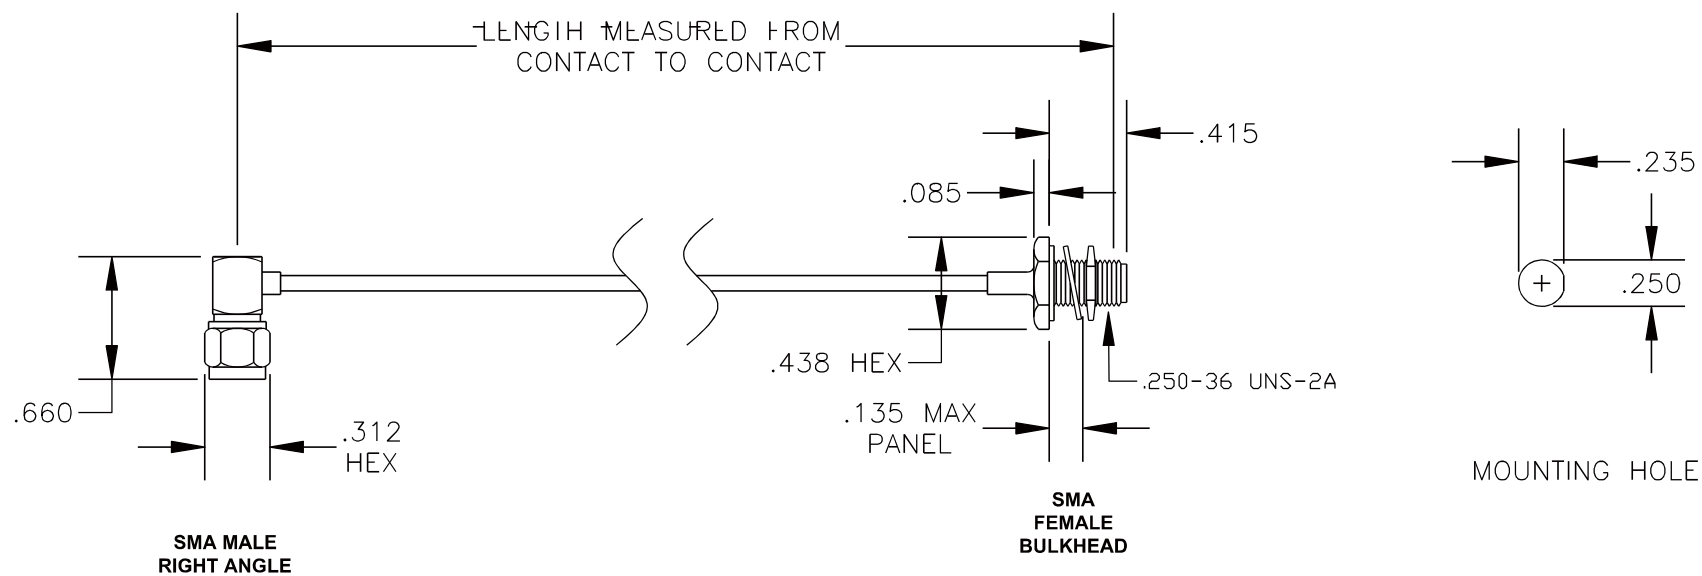

COMPONENTS	IMPEDANCE
SMA MALE RIGHT ANGLE	50 OHM
SMA FEMALE BULKHEAD	50 OHM
RG405/U	50 OHM

Standard Lengths	
-30	30CM
-60	60CM
-90	90CM
-120	120CM
-150	150CM
-XX	Custom Length centimeters

superbat

Shenzhen Superbat Electronics Co., Ltd.

RF Cable Assemblies

DWG TITLE:

AC-S01BH-S01RA-S08

DES.

CABLE ASSEMBLY, RG405/U, SMA MALE
RIGHT ANGLE TO SMA FEMALE BULKHEAD

Notes:

1. Unless otherwise specified all dimensions are nominal
2. All specifications are subject to change without notice at any time.
3. Dimensions are in inches.
4. Length tolerance is $\pm 1.5\%$ or $\pm 0.96\text{cm}$, whichever is greater.