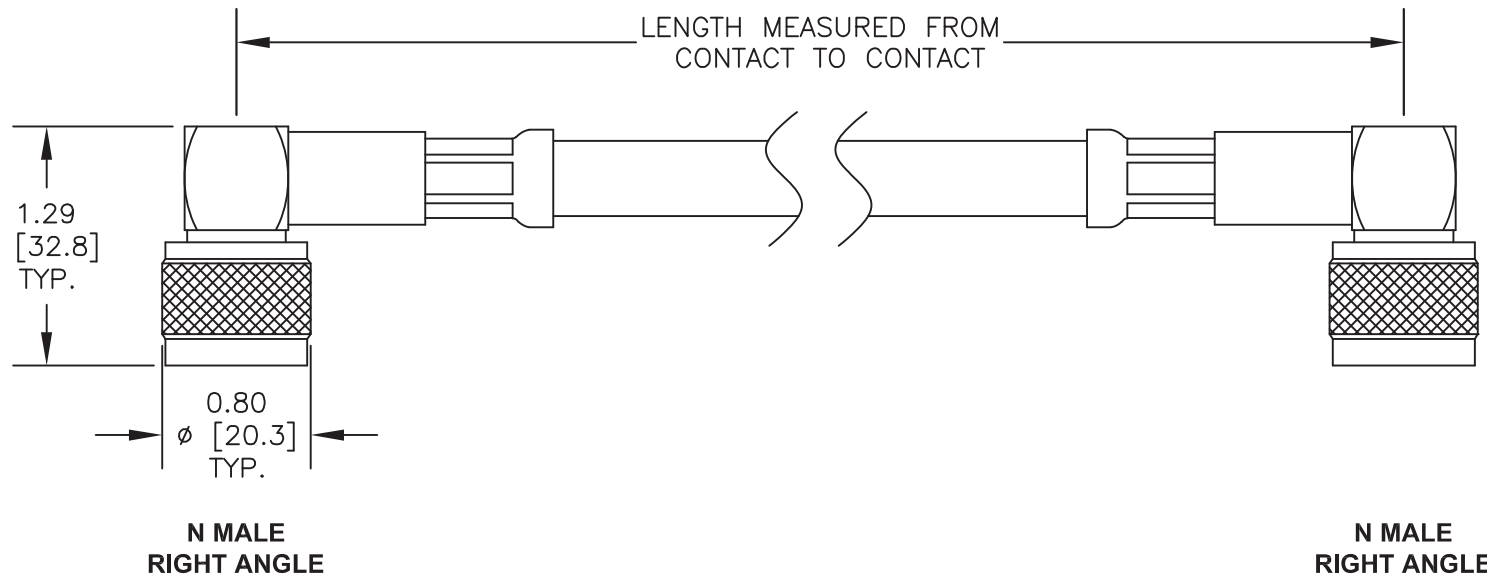

### Standard Lengths

-30	30CM
-60	60CM
-90	90CM
-120	120CM
-150	150CM
-XX	Custom Length centimeters

**superbat**

Shenzhen Superbat Electronics Co., Ltd.

TEL: 86-755-25614980

Mail box: [info@superbatrf.com](mailto:info@superbatrf.com)

**Notes:**

1. Unless otherwise specified all dimensions are nominal
2. All specifications are subject to change without notice at any time.
3. Dimensions are in inches.
4. Length tolerance is  $\pm 1.5\%$  or  $\pm 0.96\text{cm}$ , whichever is greater.