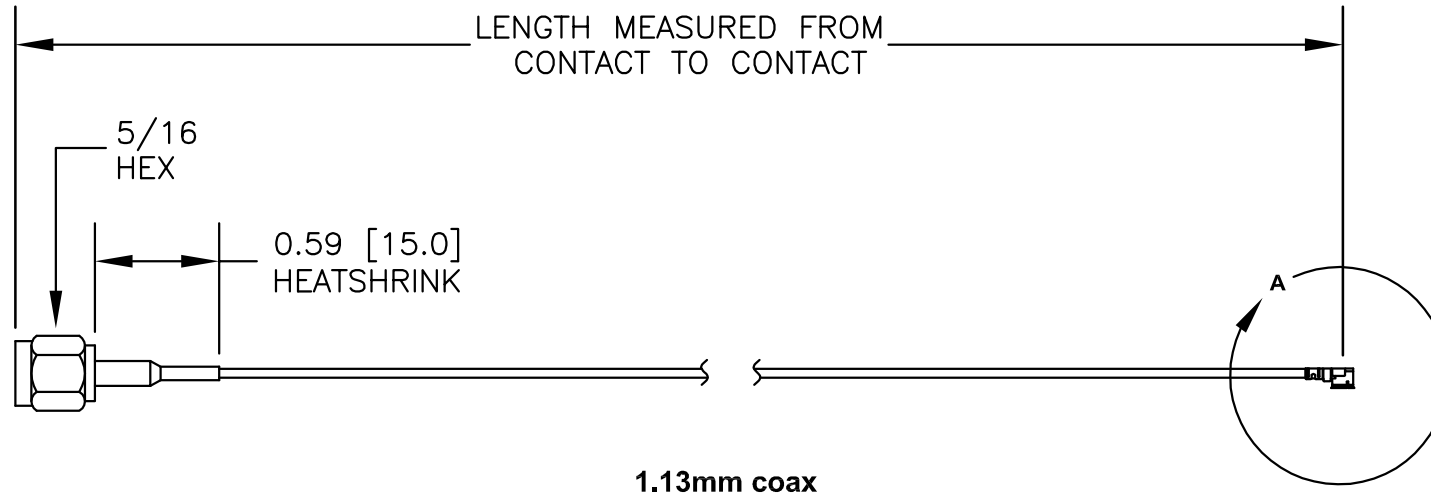

Standard Lengths

-15	15CM
-20	20CM
-30	30CM
-50	50CM
-100	100CM
-XX	Custom Length centimeters

**SMA
MALE**

**U.FL
JACK**

VIEW A

**Mated View
[REF]**

superbat

Shenzhen Superbat Electronics Co., Ltd.

RF Cable Assemblies

DWG TITLE:

AC-S01SP-U04RJ-F13-30

Notes:

1. Unless otherwise specified all dimensions are nominal
2. All specifications are subject to change without notice at any time.
3. Dimensions are in inches.
4. Length tolerance is $\pm 1.5\%$ or $\pm 0.96\text{cm}$, whichever is greater.