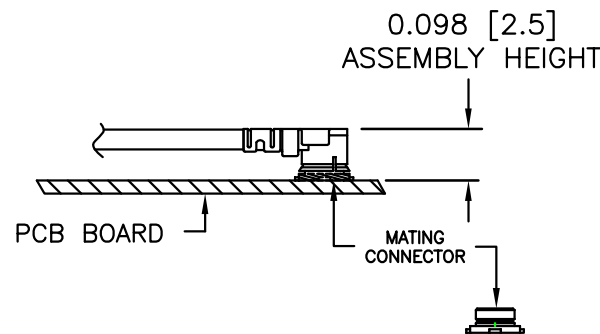

Standard Lengths

-15	15CM
-20	20CM
-30	30CM
-50	50CM
-100	100CM
-XX	Custom Length centimeters

**SMA
MALE**

**U.FL
JACK**

VIEW A

**Mated View
[REF]**

superbat

Shenzhen Superbat Electronics Co., Ltd.

RF Cable Assemblies

DWG TITLE:

AC-S01SP-U04RJ-F13-30

Notes:

1. Unless otherwise specified all dimensions are nominal
2. All specifications are subject to change without notice at any time.
3. Dimensions are in inches.
4. Length tolerance is $\pm 1.5\%$ or $\pm 0.96\text{cm}$, whichever is greater.