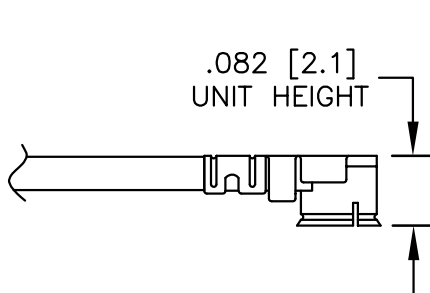

Standard Lengths

-15	15CM
-20	20CM
-30	30CM
-50	50CM
-100	100CM
-XX	Custom Length centimeters

**SMA
MALE**

**U.FL
JACK**

VIEW A

**Mated View
[REF]**

superbat

Shenzhen Superbat Electronics Co., Ltd.

RF Cable Assemblies

DWG TITLE:

AC-S01SP-U04RJ-F13-30

Notes:

1. Unless otherwise specified all dimensions are nominal
2. All specifications are subject to change without notice at any time.
3. Dimensions are in inches.
4. Length tolerance is $\pm 1.5\%$ or $\pm 0.96\text{cm}$, whichever is greater.